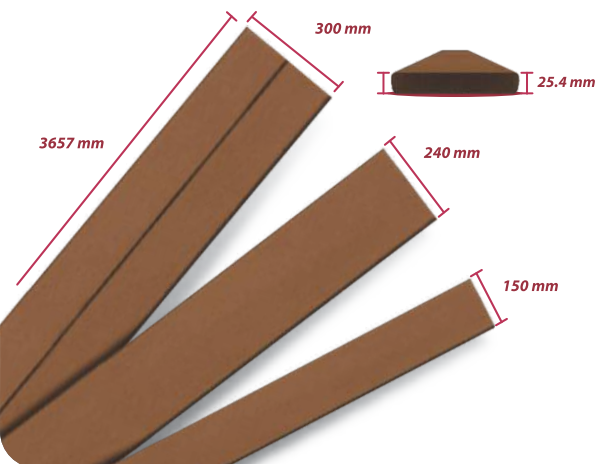

Decking

Great look with versatility and elegance

Product Description

Naturally Attractive

Ultracem Decking is designed to meet the most demanding needs of the market. Turn any space in the home into an area full of striking beauty. Ultracem Decking offers attractive modularity with traditional wood plastic composite decking and is environmentally friendly. Ultracem Decking can be conveniently installed.

Practical Solution Guaranteed

Ultracem Decking is the perfect solution for your deck, its formulation prevents the spread of pest damaged wood. Use for an elegant style in any environment.

Size

Width	Length	Thickness	Approx. Wt.
150mm	3657mm	25.4mm	5kg
240mm	3657mm	25.4mm	8kg
300mm	3657mm	25.4mm	10kg